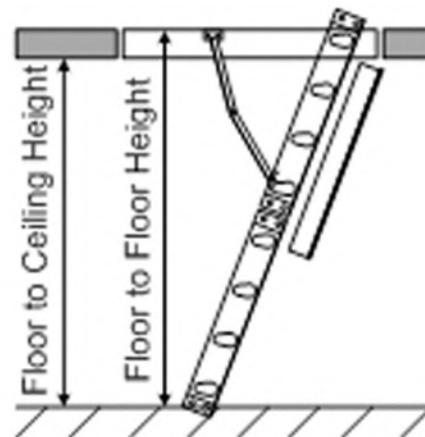

## Loft Ladder Guaranteed Fit

Unsure which loft ladder will fit? Don't worry, we have the perfect solution. Use the Loft Ladder Guaranteed Fit Form on our website and get instant results.

Simply measure up and input your details. Why not make it even easier for yourself, print this sheet off and take it with you whilst you measure up.

### Floor to Floor Height

 mm

### Floor to Ceiling Height

 mm

# Max Loft Opening Dimensions

Width  
**mm**

Length  
**mm**