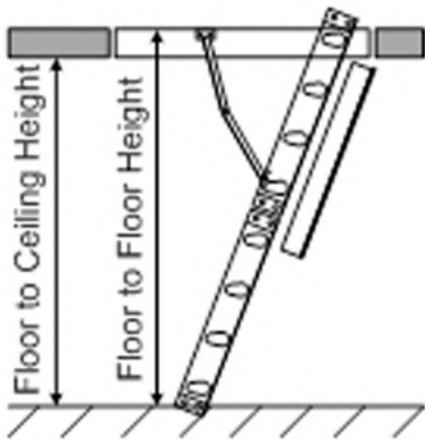

## Loft Ladder Guaranteed Fit

Unsure which loft ladder will fit? Don't worry, we have the perfect solution. Use the Loft Ladder Guaranteed Fit Form on our website and get instant results.

Simply measure up and input your details. Why not make it even easier for yourself, print this sheet off and take it with you whilst you measure up.

### Floor to Floor Height

 mm

### Floor to Ceiling Height

 mm

# Max Loft Opening Dimensions

Width  
**mm**

Length  
**mm**